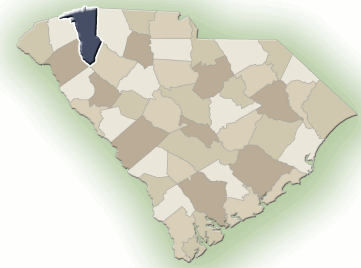

2006

County Seat: Greenville

Website: www.greenvillecounty.org

Where People Who Live in Greenville County Work

75.60%	Greenville County	South Carolina
8.40%	Spartanburg County	South Carolina
2.90%	Anderson County	South Carolina
2.52%	Pickens County	South Carolina
2.37%	Richland County	South Carolina
1.22%	Lexington County	South Carolina
1.02%	Laurens County	South Carolina
0.69%	Charleston County	South Carolina
0.69%	York County	South Carolina
0.47%	Greenwood County	South Carolina
4.13%	All Other Counties	

Greenville County

Where People who Work in Greenville County Live

58.70%	Greenville County	South Carolina
8.66%	Spartanburg County	South Carolina
7.43%	Anderson County	South Carolina
6.57%	Pickens County	South Carolina
2.75%	Laurens County	South Carolina
2.28%	Richland County	South Carolina
1.57%	Lexington County	South Carolina
1.16%	Charleston County	South Carolina
1.14%	York County	South Carolina
1.06%	Oconee County	South Carolina
8.70%	All Other Counties	